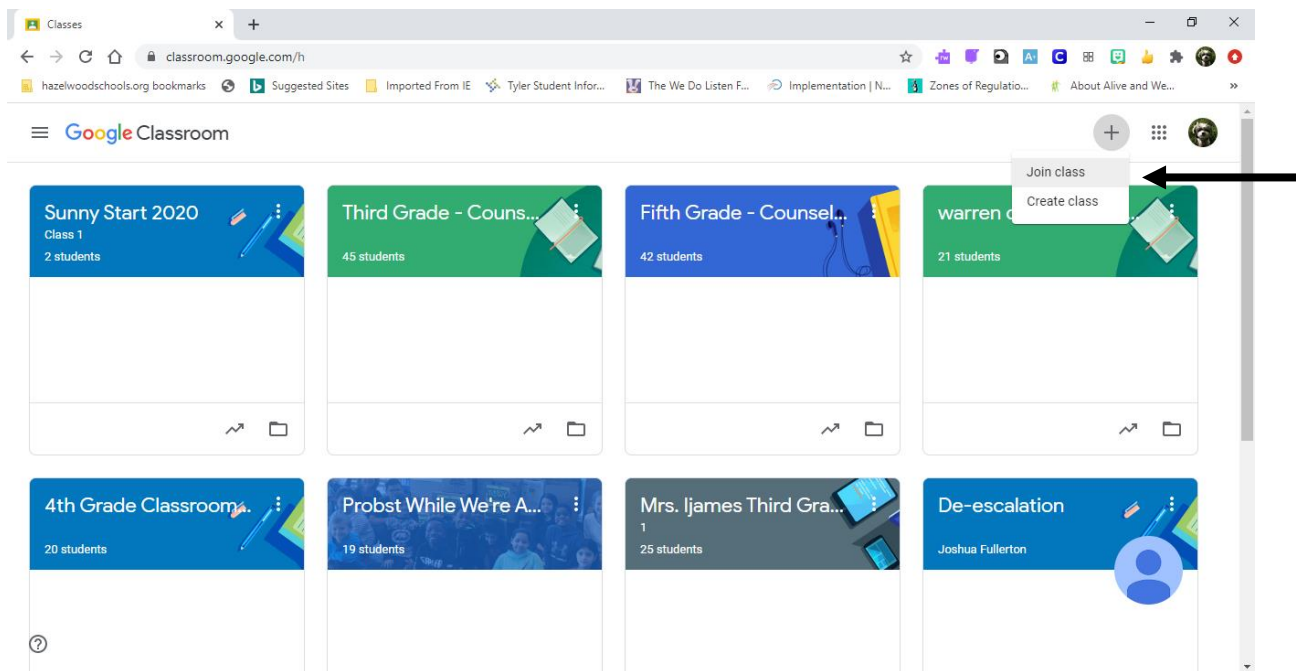

Logging in to Google Classroom

Log on to your Chromebook.

Your child will need their username and password. Please let me know if you need this information.

Once the screen is presented click the plus sign at the top of the screen.

Go to the waffle at the upper right side of your screen.

Click on waffle. Click on classroom.

Click the addition sign in upper right corner. Join class.

Type in the code.

yuf3bnx is the code for ELA

4jzmbec is the code for Math