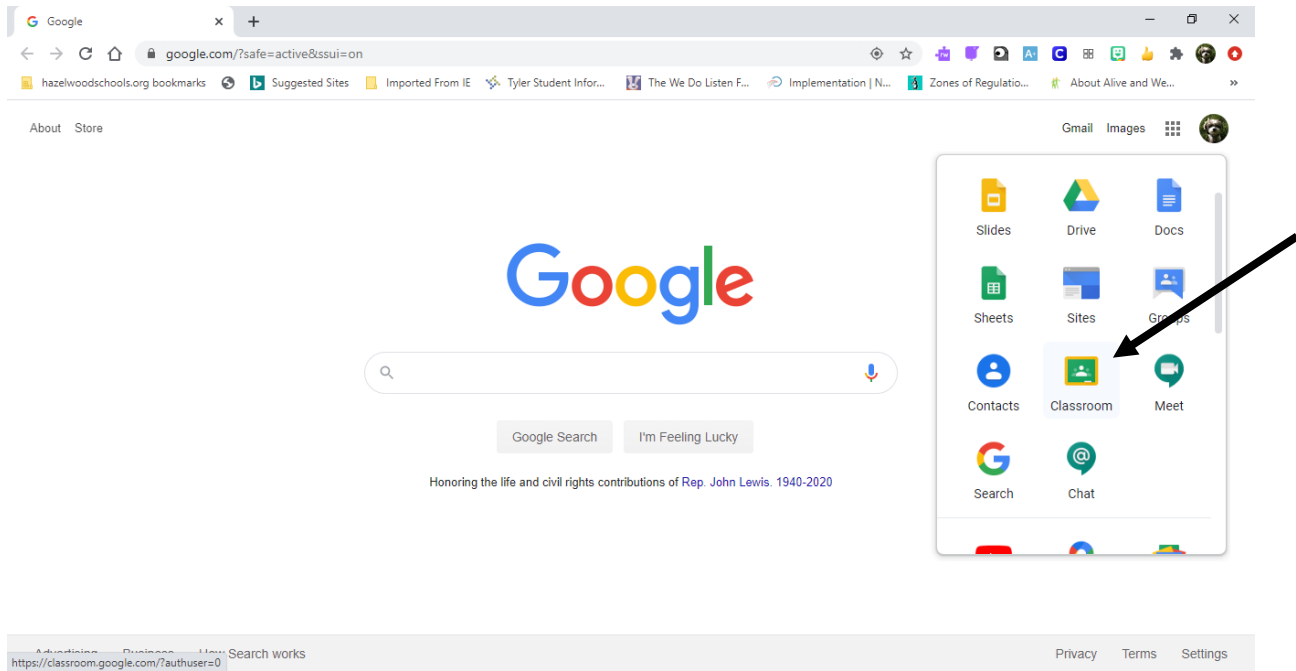

Logging in to Google Classroom

Log on to your Chromebook.

Your child will need their username and password. Please let me know if you need this information.

Once the screen is presented click the plus sign at the top of the screen.

Go to the waffle at the upper right side of your screen.

Click on waffle. Click on classroom.

Click the addition sign in upper right corner. Join class.

Type in the code.

yuf3bnx is the code for ELA

4jzmbec is the code for Math